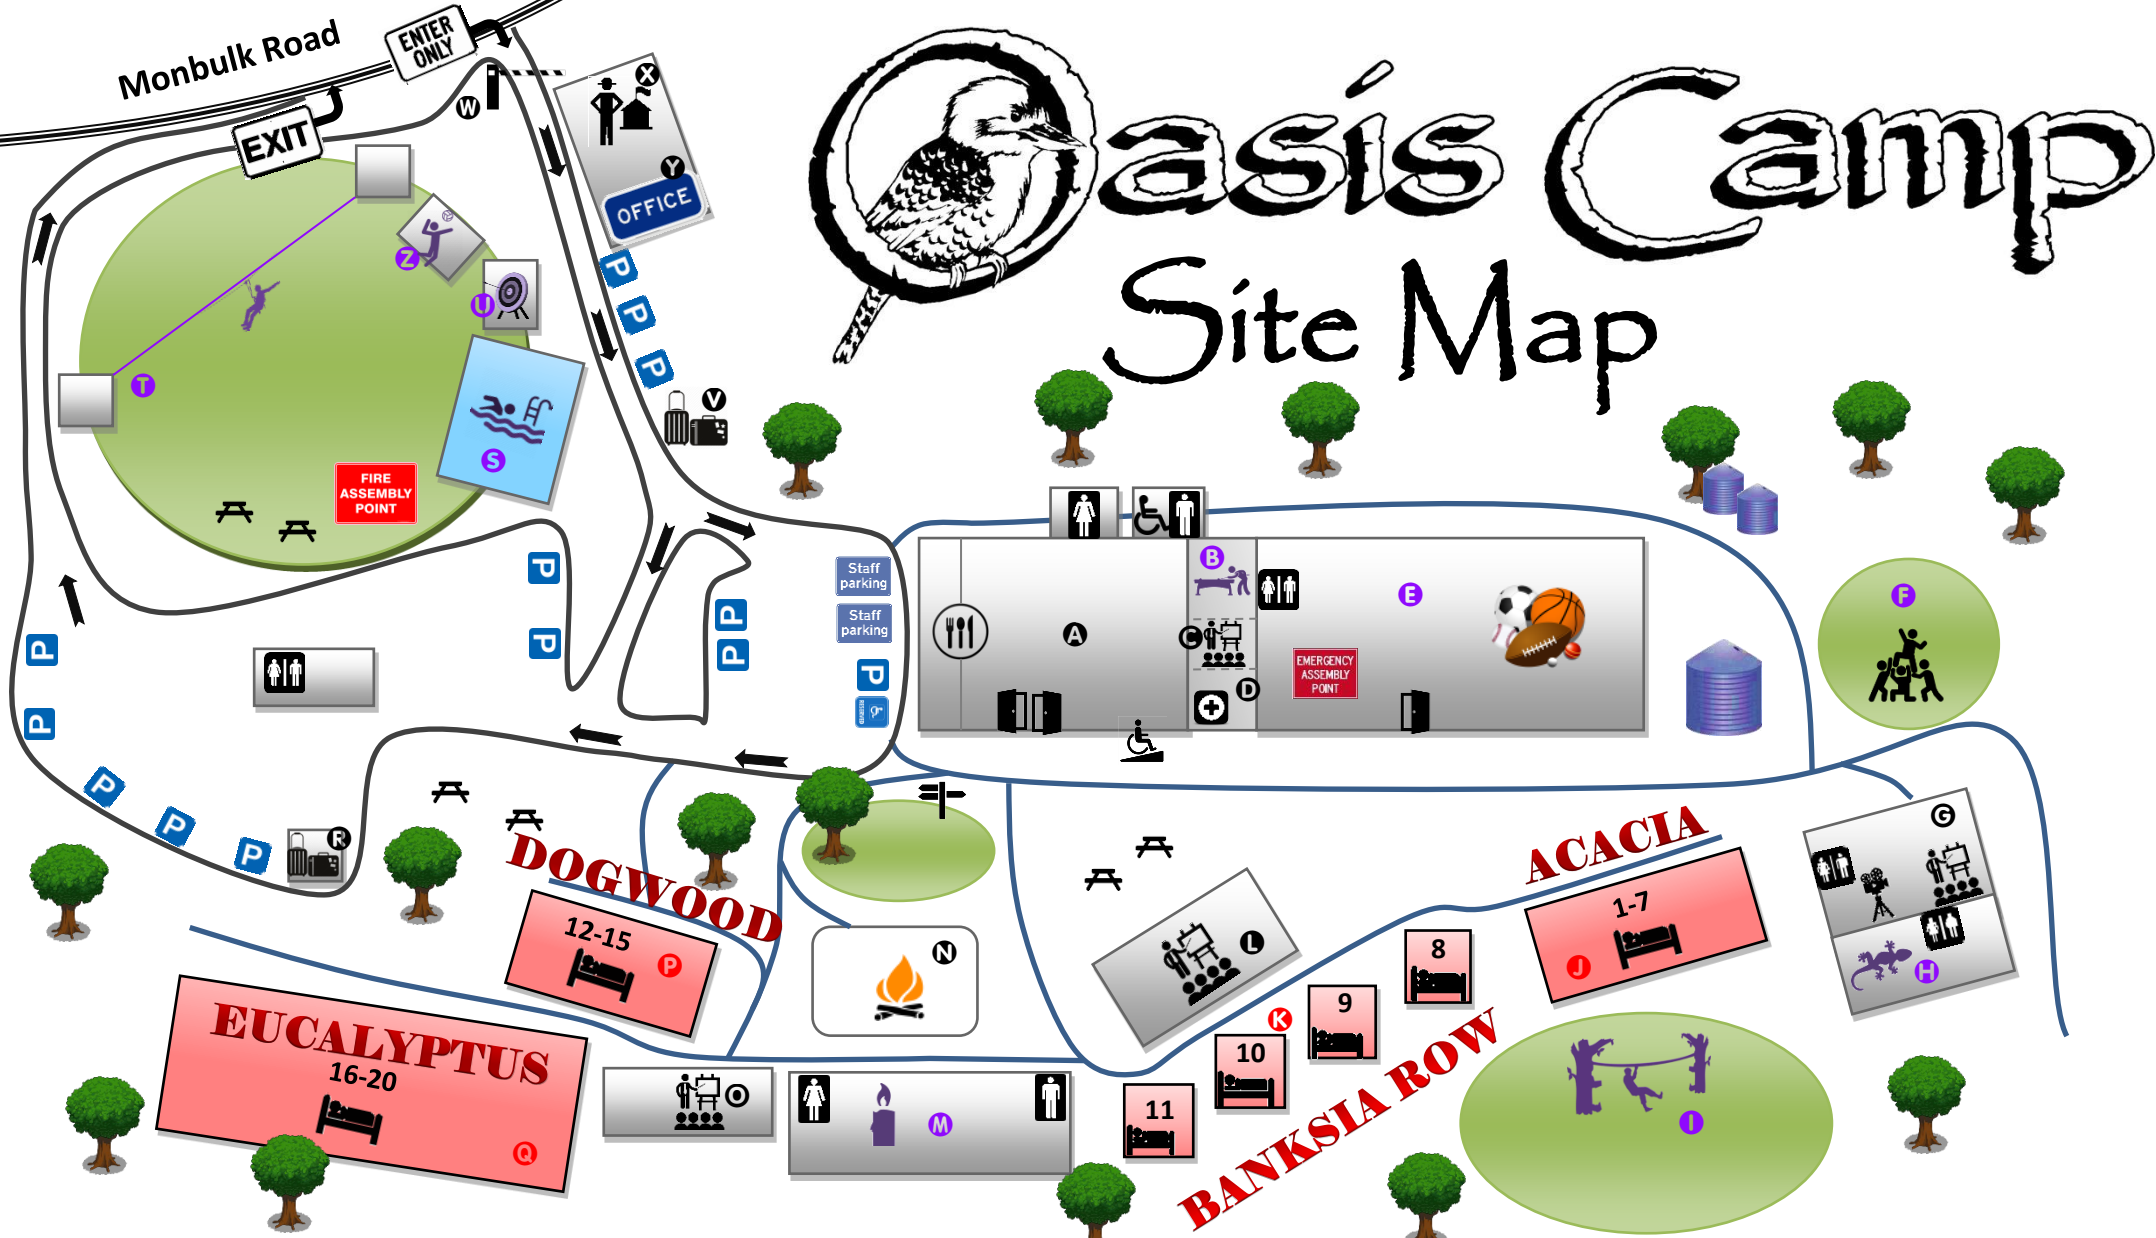

Monbulk Road

ENTER ONLY

EXIT

OFFICE

Oasis Camp

Site Map

- | | | | |
|---------------------------------------|-----------------------------|-----------------------------------|-------------------------------------|
| A Dining Hall | H Reptile Centre | G Green Room | T Flying Fox |
| B Games Room | I Low Ropes Course | J Dogwood Block (12-15) | U Archery |
| C Basement Room (Lower level) | K Banksia Row (8-11) | L Blue Room | V Luggage Drop-Off |
| D First Aid/Staff Lounge | M Candle Room | O Eucalyptus Block (16-20) | W Motion-Activated Boom-Gate |
| E Sports Hall/Crate Climb Area | N Fire-Pit Area | P Luggage Shelter | X Manager's House |
| F Initiatives Area | Q Swimming Pool | R Luggage Drop-Off | Y Front Office |
| G Theatre Room | | S Swimming Pool | |

Map Legend:

- Breakout Room
- Picnic Table
- Driveway Border
- Footpath
- Parking Area