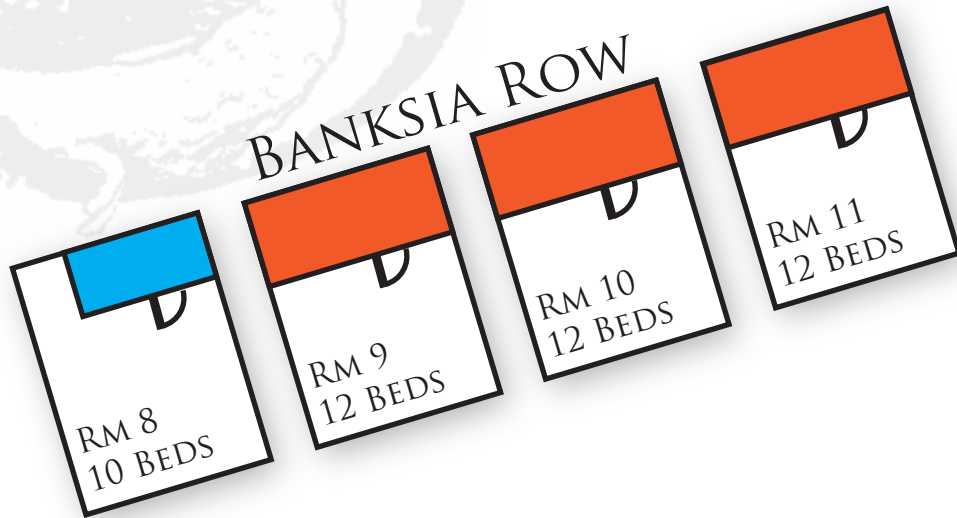

Oasis Sleeping Plan

ACACIA

TOTAL: 156 BEDS
20 ROOMS

This is a sleeping plan only, this layout is not to scale and should not be used as an accurate map.