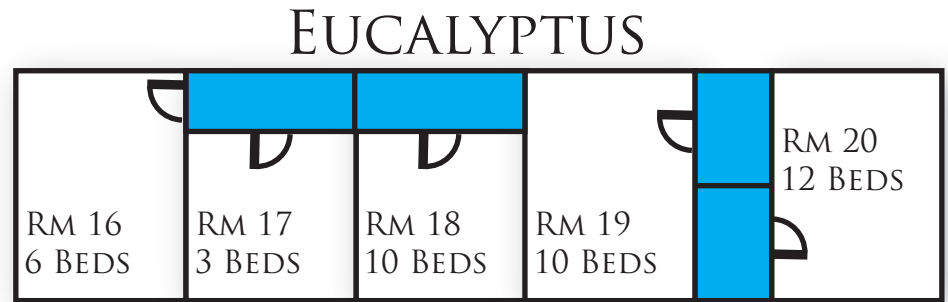

Oasis Sleeping Plan

ACACIA

TOTAL: 156 BEDS
20 ROOMS

This is a sleeping plan only, this layout is not to scale and should not be used as an accurate map.