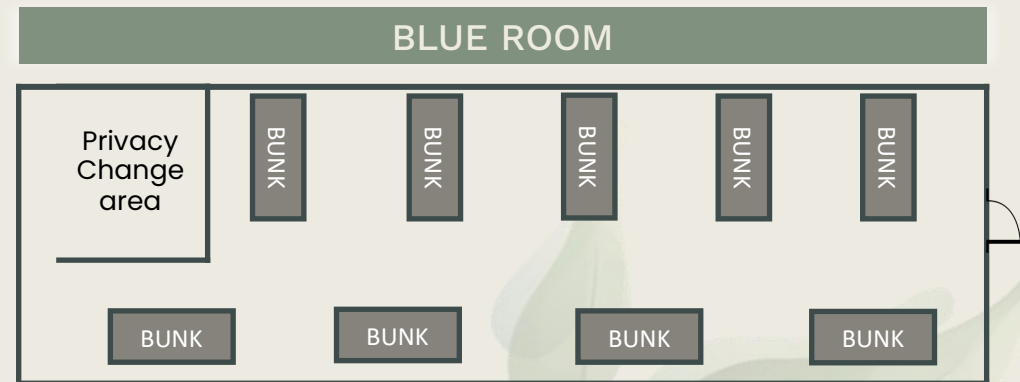

Oasis Extended Sleeping Plan

KRINS RETREAT— sleeps up to 8 beds or 16 (bunks).

GREEN ROOM— sleeps 5 beds or 10 (bunks). Use outside toilet block (approx. 20mt away)

BLUE ROOM— sleeps up to 9 beds or 18 (bunks). Use outside toilet block approx. 20mt away

TOTAL BEDS: 200 BEDS
26 ROOMS

This is a sleeping plan only, the layout is not to scale and should not be used as an accurate map.

Please note: campers need to bring all bedding, including pillows