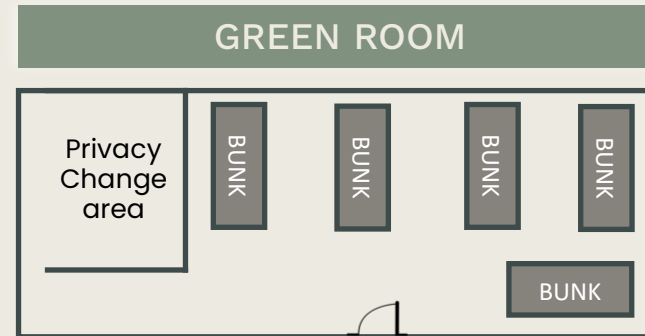

Oasis Extended Sleeping Plan

KRINS RETREAT— sleeps up to 8 beds or 16 (bunks).

GREEN ROOM— sleeps 5 beds or 10 (bunks). Use outside toilet block (approx. 20mt away)

BLUE ROOM— sleeps up to 9 beds or 18 (bunks). Use outside toilet block approx. 20mt away