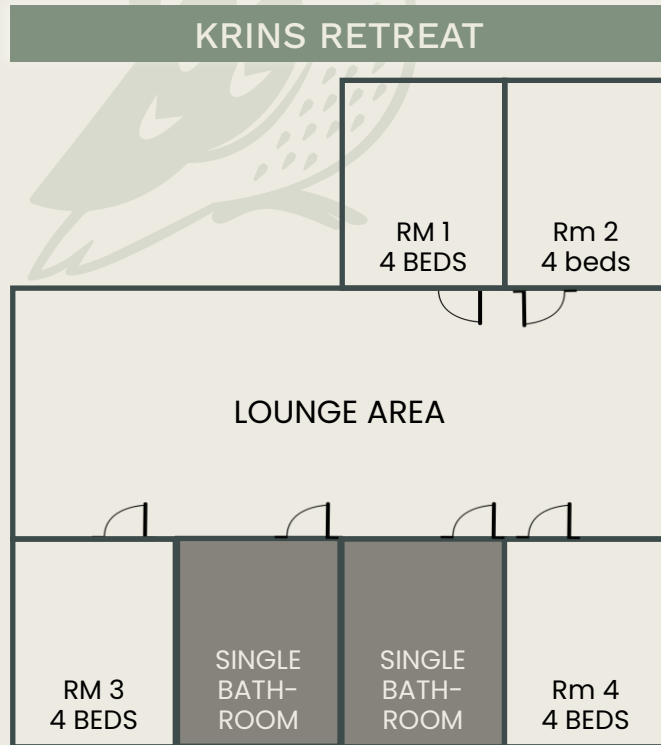

Oasis Extended Sleeping Plan

KRINS RETREAT— sleeps up to 8 beds or 16 (bunks).

GREEN ROOM— sleeps 5 beds or 10 (bunks). Use outside toilet block (approx. 20mt away)

BLUE ROOM— sleeps up to 9 beds or 18 (bunks). Use outside toilet block approx. 20mt away

TOTAL BEDS: 200 BEDS
26 ROOMS

This is a sleeping plan only, the layout is not to scale and should not be used as an accurate map.

Please note: campers need to bring all bedding, including pillows