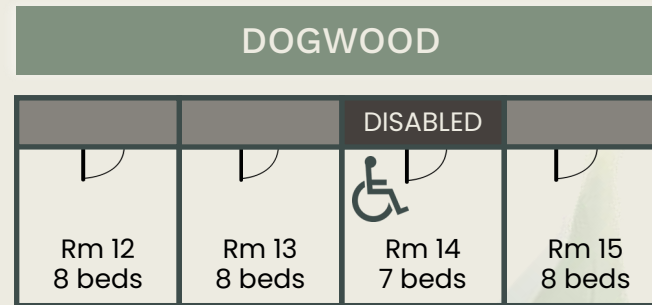

Oasis Sleeping Plan

**TOTAL: 156 BEDS
20 ROOMS**

This is a sleeping plan only, the layout is not to scale and should not be used as an accurate map.

Map Key

- single ensuite
1x toilet/shower
- Double ensuite
2x toilet/shower

Please note: campers need to bring all bedding, including pillows