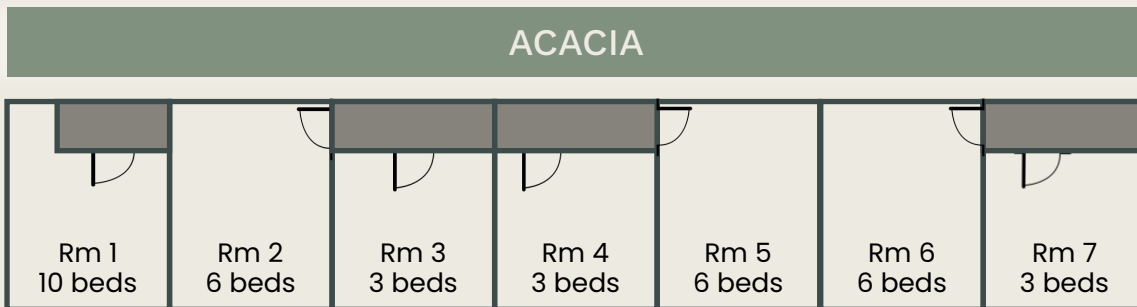

Oasis Sleeping Plan

**TOTAL: 156 BEDS
20 ROOMS**

This is a sleeping plan only, the layout is not to scale and should not be used as an accurate map.

Map Key

- single ensuite
1x toilet/shower
- Double ensuite
2x toilet/shower