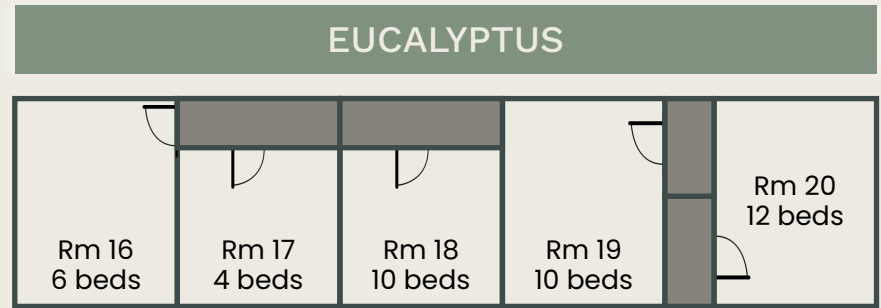

Oasis Sleeping Plan

**TOTAL: 156 BEDS
20 ROOMS**

This is a sleeping plan only, the layout is not to scale and should not be used as an accurate map.

Map Key

- single ensuite
1x toilet/shower
- Double ensuite
2x toilet/shower