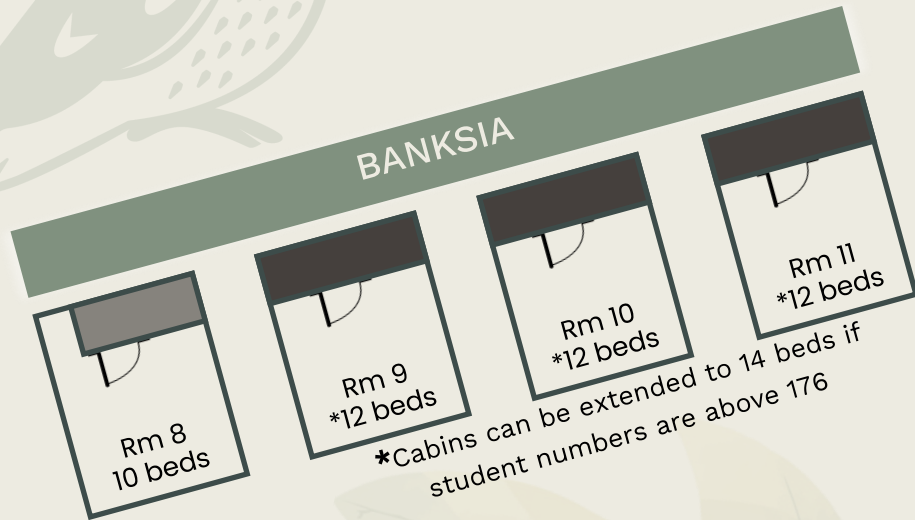

Oasis Sleeping Plan

**TOTAL: 156 BEDS
20 ROOMS**

This is a sleeping plan only, the layout is not to scale and should not be used as an accurate map.

Map Key

- single ensuite
1x toilet/shower
- Double ensuite
2x toilet/shower

Please note: campers need to bring all bedding, including pillows